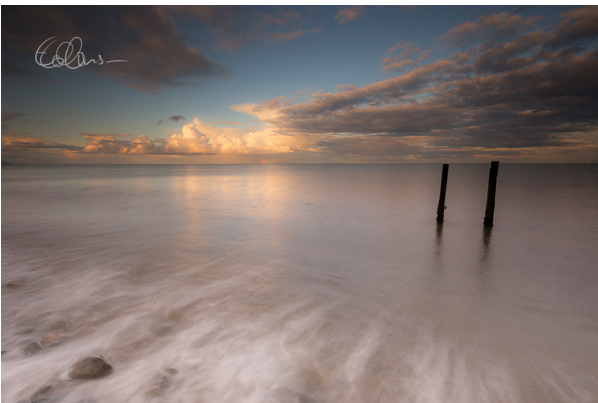

As Night Falls

Written by EC

Thursday, 30 July 2015 00:00 - Last Updated Thursday, 30 July 2015 15:19

As Night Falls

Dunany, County Louth

28th July 2015

img 9492

Camera

Lens

Focal Length

Shutter speed

Canon EOS 6d
Canon16-35mm
16mm
f22

.6sec

100