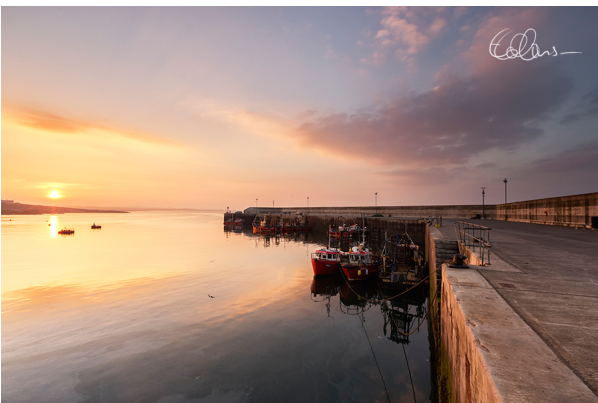

Focal Length

Shutter speed

Canon EOS6d
Canon 16-35mm

100

Sunset at Port Oriel

Written by EC

Saturday, 11 April 2015 00:00 - Last Updated Saturday, 11 April 2015 21:15

home