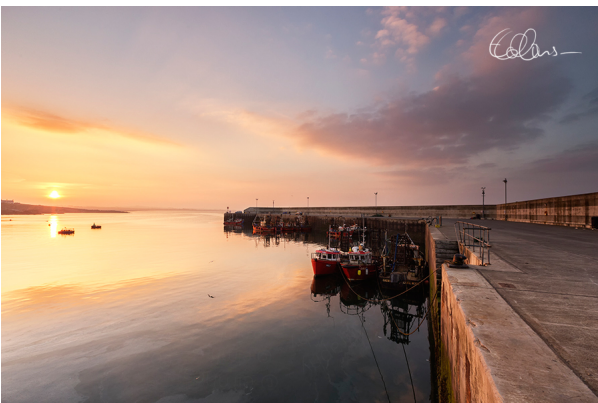

Lens

Focal Length

Shutter speed

Canon EOS6d  
Canon 16-35mm

100