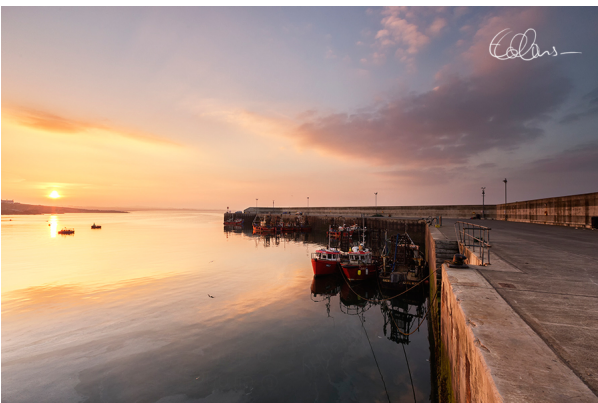

Focal Length

Shutter speed

Canon EOS6d
Canon 16-35mm

100

Sunset at Port Oriel

Written by EC

Saturday, 11 April 2015 00:00 - Last Updated Saturday, 11 April 2015 21:15

[home](#)