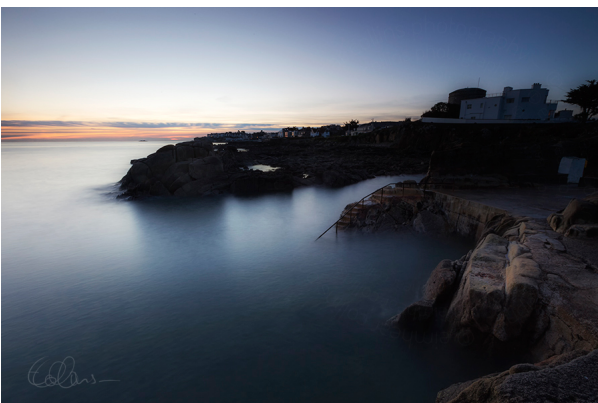

Lens

Focal Length

Shutter speed

CanonEOS6D

16-35mm

100

Forty Foot

Written by EC