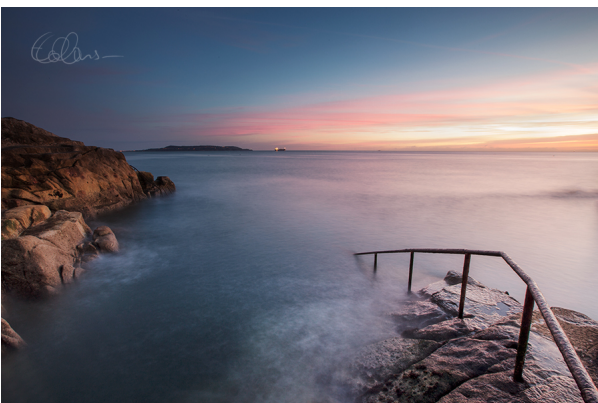

Lens

Focal Length

Shutter speed

CanonEOS6D

16-35mm

100

Dawn at the Forty Foot

Written by EC