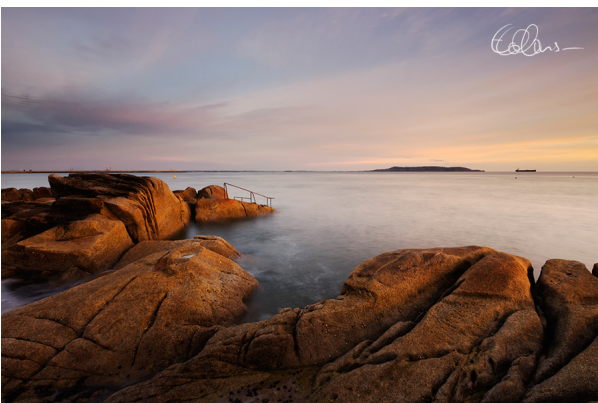

Lens

Focal Length

Shutter speed

CanonEOS6D

16-35mm

100

Morning Light at the Forty Foot 2

Written by EC