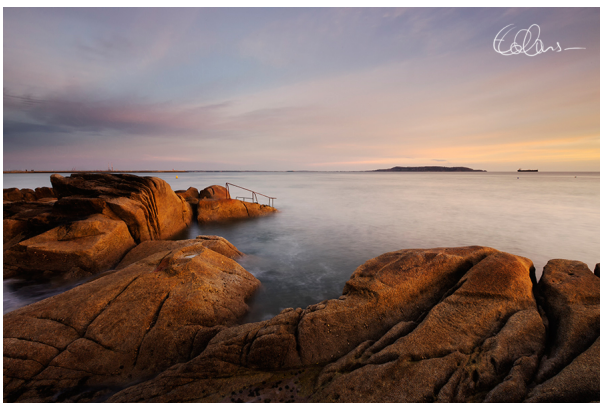

Lens

Focal Length

Shutter speed

CanonEOS6D

16-35mm

100

Morning Light at the Forty Foot 2

Written by EC