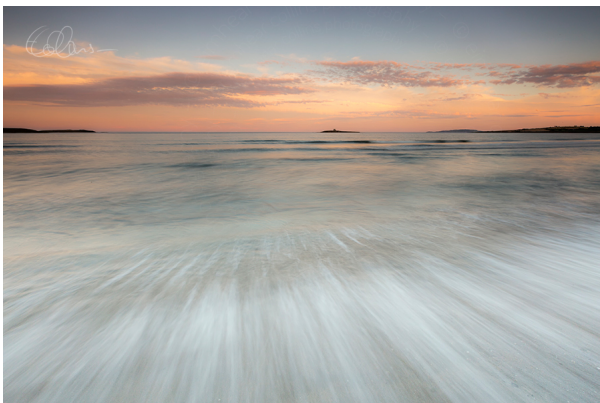

Lens

Focal Length

Shutter speed

Canon EOS 6d

16-35mm

100

f22

16mm