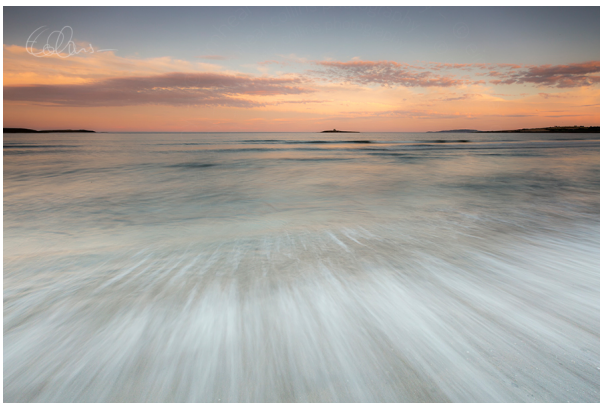

South Strand Beach

Written by EC

Wednesday, 12 August 2015 00:00 - Last Updated Wednesday, 12 August 2015 09:13

South Strand Beach

Skerries County Dublin

9th Aug 2015

img 0036

Camera

Lens

Focal Length

Shutter speed

Canon EOS 6d
16-35mm
100
f22

16mm

South Strand Beach

Written by EC

Wednesday, 12 August 2015 00:00 - Last Updated Wednesday, 12 August 2015 09:13