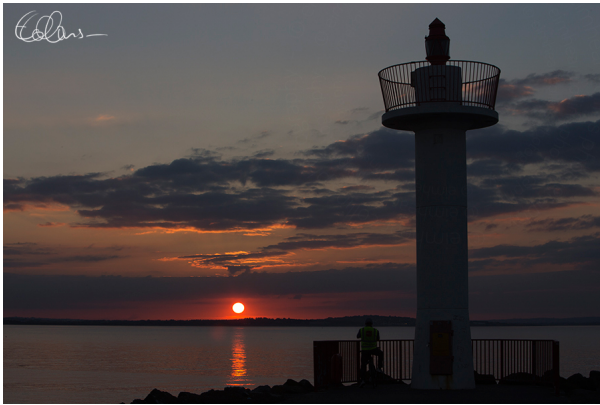

Lens

Focal Length

Shutter speed

Canon EOS 6d
Canon 70-200

100

Last Light at Howth

Written by EC

Thursday, 26 June 2014 00:00 - Last Updated Thursday, 26 June 2014 17:47