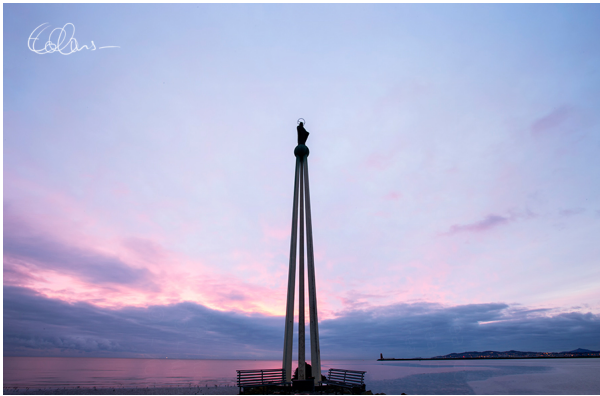

Morning Light at bull Wall

Written by EC

Monday, 30 November 2015 00:00 - Last Updated Monday, 05 December 2016 09:11

Morning Light at Bull Wall

Bull Wall, Clontarf, Dublin

17th Jan 2016

img 8438

Camera

Lens

Focal Length

Shutter speed

Canon EOS 6d
Canon 16-35mm

100

Morning Light at bull Wall

Written by EC

Monday, 30 November 2015 00:00 - Last Updated Monday, 05 December 2016 09:11