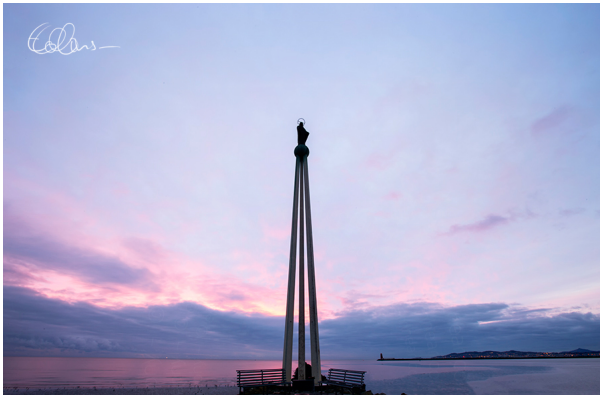

Morning Light at bull Wall

Written by EC

Monday, 30 November 2015 00:00 - Last Updated Monday, 05 December 2016 09:11

---

home

about me

gallery

faq

contact