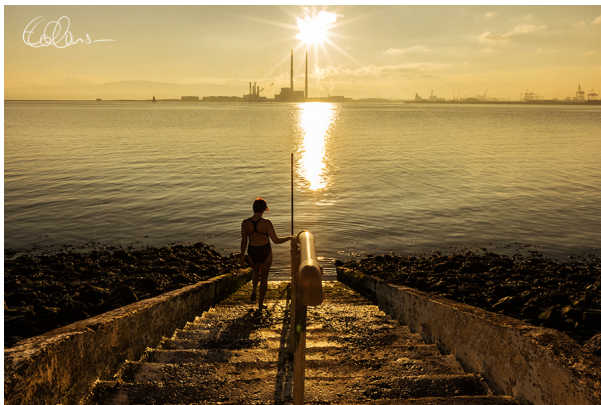

Lens

Focal Length

Shutter speed

Canon EOS 6d
Canon 24-105mm

100

Evening Swim at Bull Wall

Written by EC

Saturday, 24 January 2015 00:00 - Last Updated Saturday, 24 January 2015 12:50