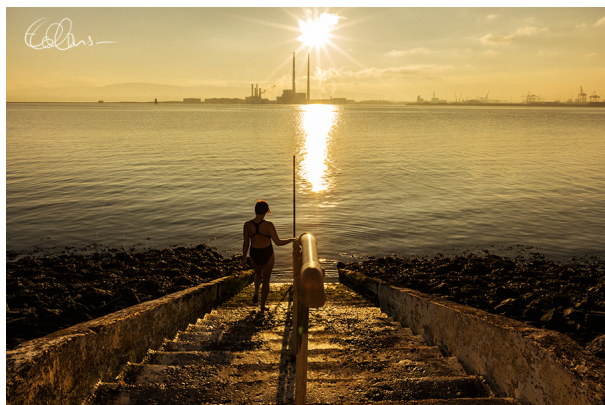

Lens

Focal Length

Shutter speed

Canon EOS 6d
Canon 24-105mm

100

Evening Swim at Bull Wall

Written by EC

Saturday, 24 January 2015 00:00 - Last Updated Saturday, 24 January 2015 12:50