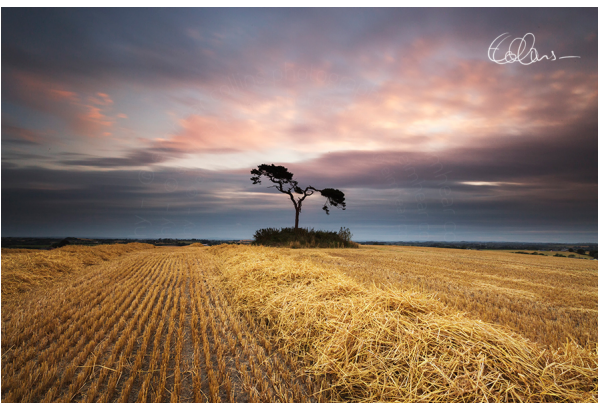

The Fairy Tree

Written by EC

Wednesday, 22 April 2015 00:00 - Last Updated Wednesday, 22 April 2015 11:21

The Fairy Tree

28th July 2014

Knockbridge, County Louth

img7859

Camera

Lens

Focal Length

Shutter speed

Canon EOS6d
Canon 16-35mm

100

The Fairy Tree

Written by EC

Wednesday, 22 April 2015 00:00 - Last Updated Wednesday, 22 April 2015 11:21